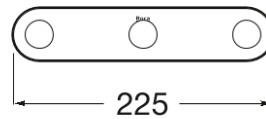

PRICE (VAT INCLUDED)

£81.31

TECHNICAL DRAWINGS