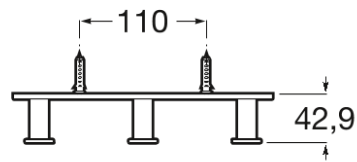

Installation type: Wall-mounted

Material: Metal

Maximum weight supported (Kg): 10

Hotels

An alliance between simplicity, style and functionality. This collection has been designed to adapt to any space and requirement. Inspired by minimalist forms, it is characterised by its great versatility. It is a solution thought of for both small and large design projects, whether public or private.