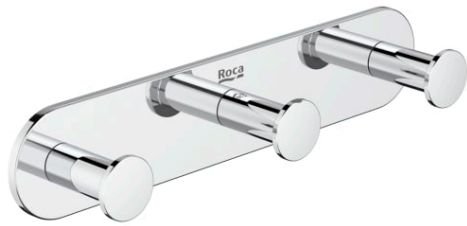

HOTELS

Triple robe hook

PRICE (VAT INCLUDED)

£81.31

TECHNICAL DRAWINGS

FEATURES

Finish: Chrome

Installation options: Only with screws

Installation type: Wall-mounted

Material: Metal

Maximum weight supported (Kg): 10

Hotels

An alliance between simplicity, style and functionality. This collection has been designed to adapt to any space and requirement. Inspired by minimalist forms, it is characterised by its great versatility. It is a solution thought of for both small and large design projects, whether public or private.